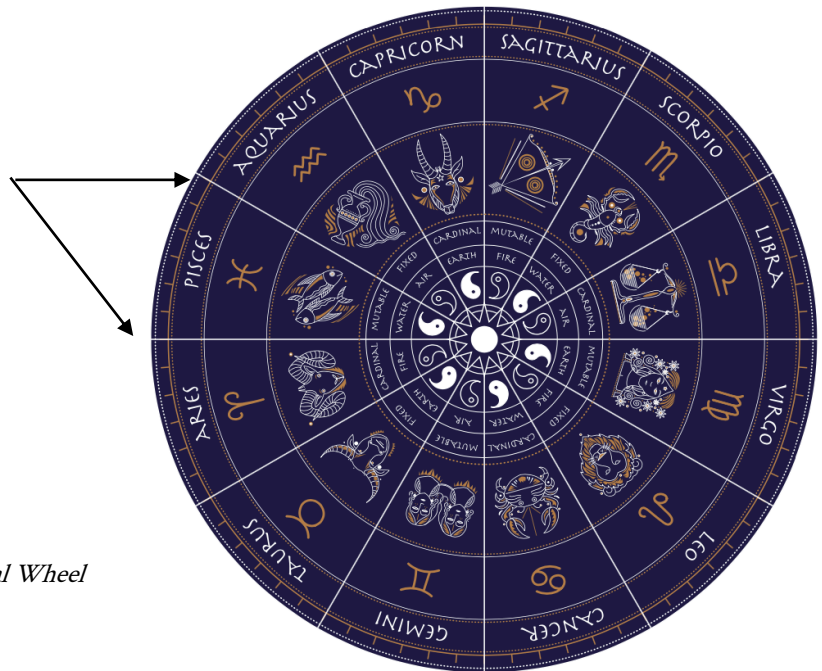

6. THE WHEEL (Figure 1)

An astrological wheel contains the 12 signs of the Zodiac, from the first sign (Aries) to the last sign (Pisces). Contrary to popular belief, the signs do not represent constellations, although they do take their names from some of 88 constellations visible in our night skies.

The signs run counter-clockwise around the wheel – which is the same direction the Earth spins if you look down on it from the North Pole (West to East). This direction is known as prograde.

As mentioned, each sign contains 30°, from 0° at the leading edge or cusp of each sign, to 30° at the end of it. Thus, 30° Aquarius is at the same position on the wheel as 0° Pisces; and 30° Pisces is at the same position as 0° Aries. Planets or events occurring at these junctures are said to be 'on the cusp' or between signs.

Each sign also has a specific image and glyph.

Figure 1 – The Astrological Wheel

7. THE SIGNS (Figure 2)

The signs are divided into four elements – Fire, Earth, Air and Water – each having a different nature. These run consecutively around the wheel (again counterclockwise), so three of the 12 signs each have an element in common:

- Fire (Inspirational Leaders) – Aries, Leo, Sagittarius (Nos. 1, 5, 9)
- Earth (Practical Builders) – Taurus, Virgo, Capricorn (Nos. 2, 6, 10)
- Air (Thoughtful Communicators) – Gemini, Libra, Aquarius (Nos. 3, 7, 11)
- Water (Emotional Nurturers) – Cancer, Scorpio, Pisces (Nos. 4, 8, 12).