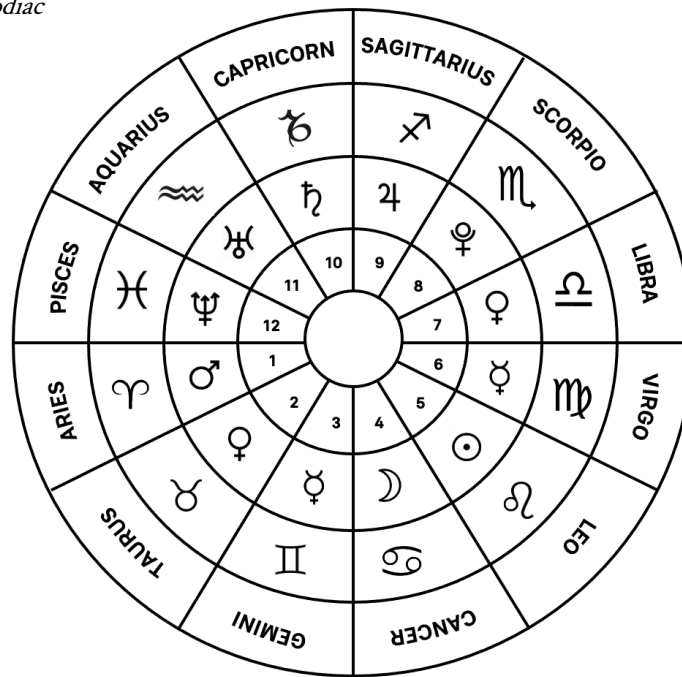

When a planet appears in your chart in its 'own' sign or house (according to the archetypes above), the impact of its placement is magnified. And while it is possible that someone's chart could contain all of the planets in their natural signs and houses, this would be extremely rare (and interesting!)

Figure 6 – The Natural Zodiac

For further in-depth reading on The Natural Zodiac, try the link below.

<https://www.plutoschool.com/TheNaturalZodiac.pdf>